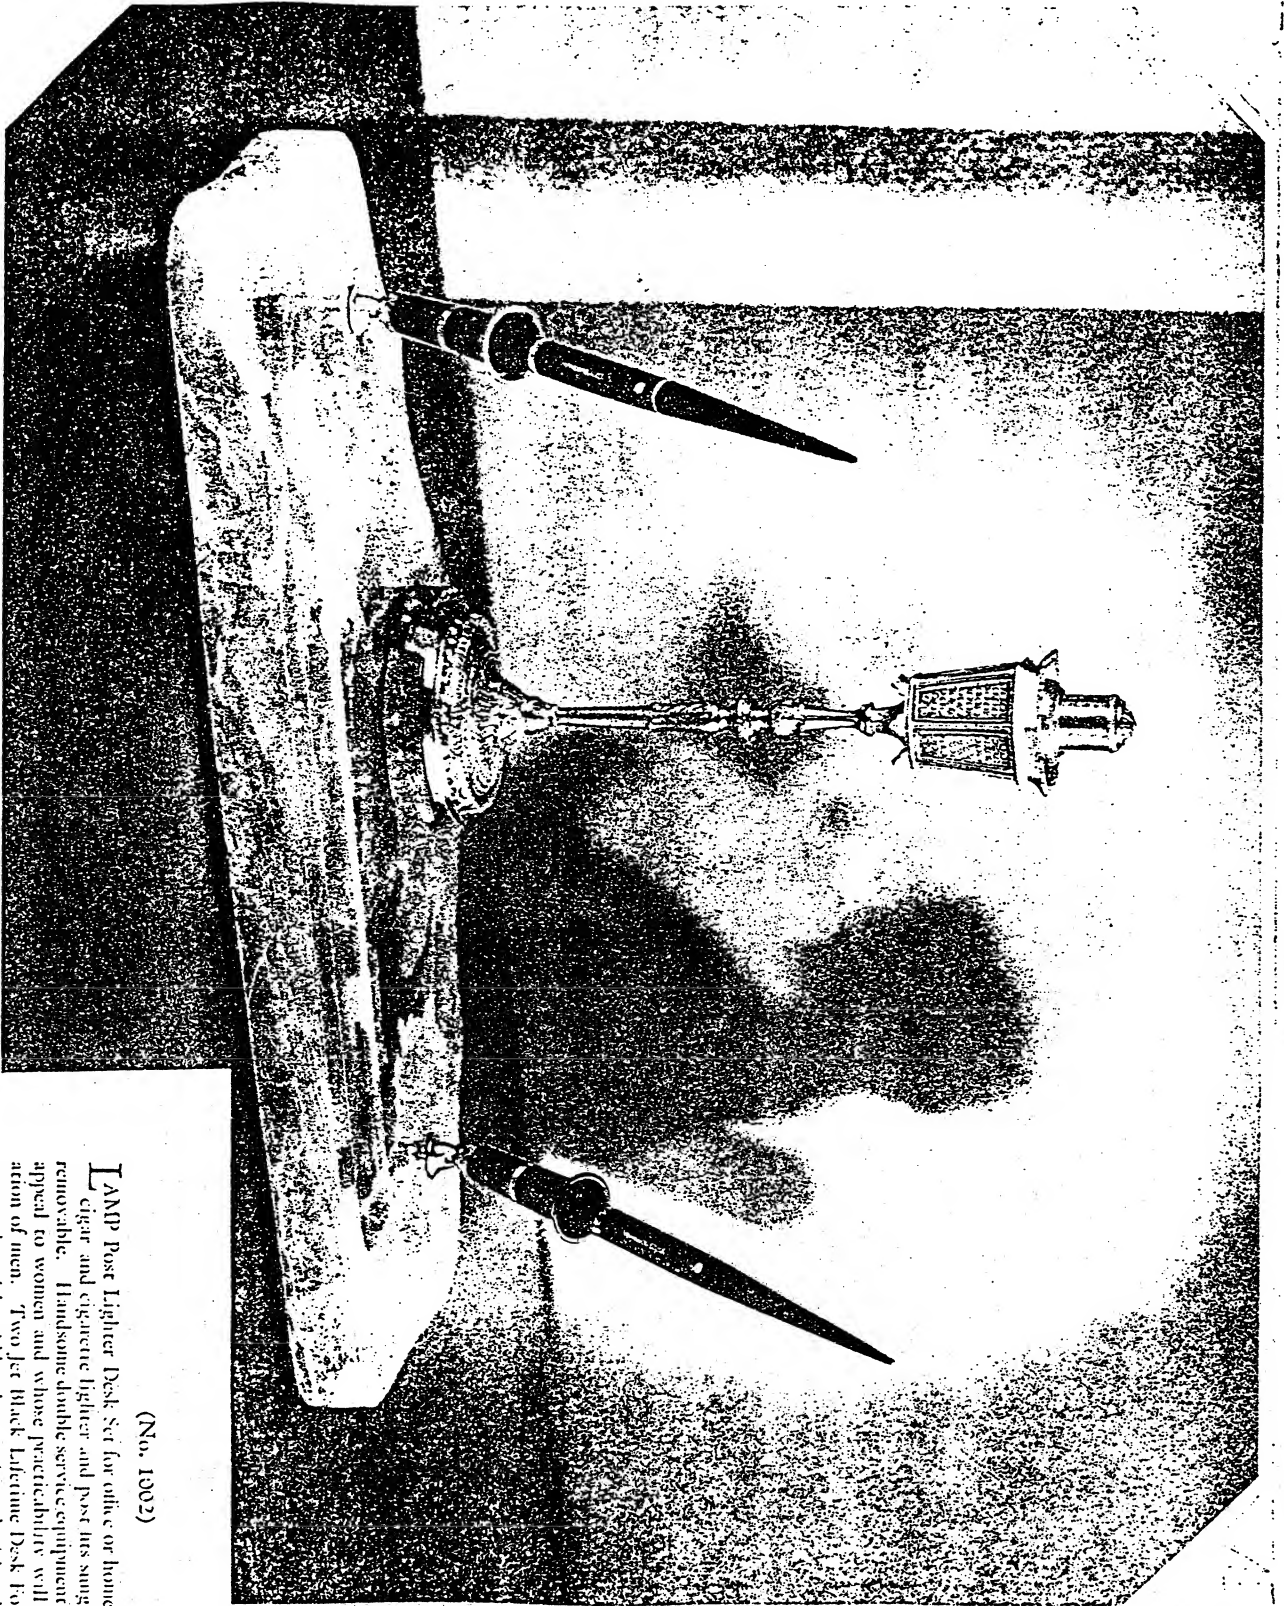

(No. 1002)

LAMP Post Lighter Desk Set for office or home. This automatic cigar and cigarette lighter and post fits snugly into base and is removable. Handsome double service equipment whose beauty will appeal to women and whose practicality will arouse the admiration of men. Two Jet Black Lifetime Desk Fountainpens, black receptacles with gold bands, one rimmed with red. Green Brazilian Onyx scroll base, 8 x 16 x 7 1/2 in., grooved. Lamp 9 1/4 in. high.

Gold-Plated, List price $105